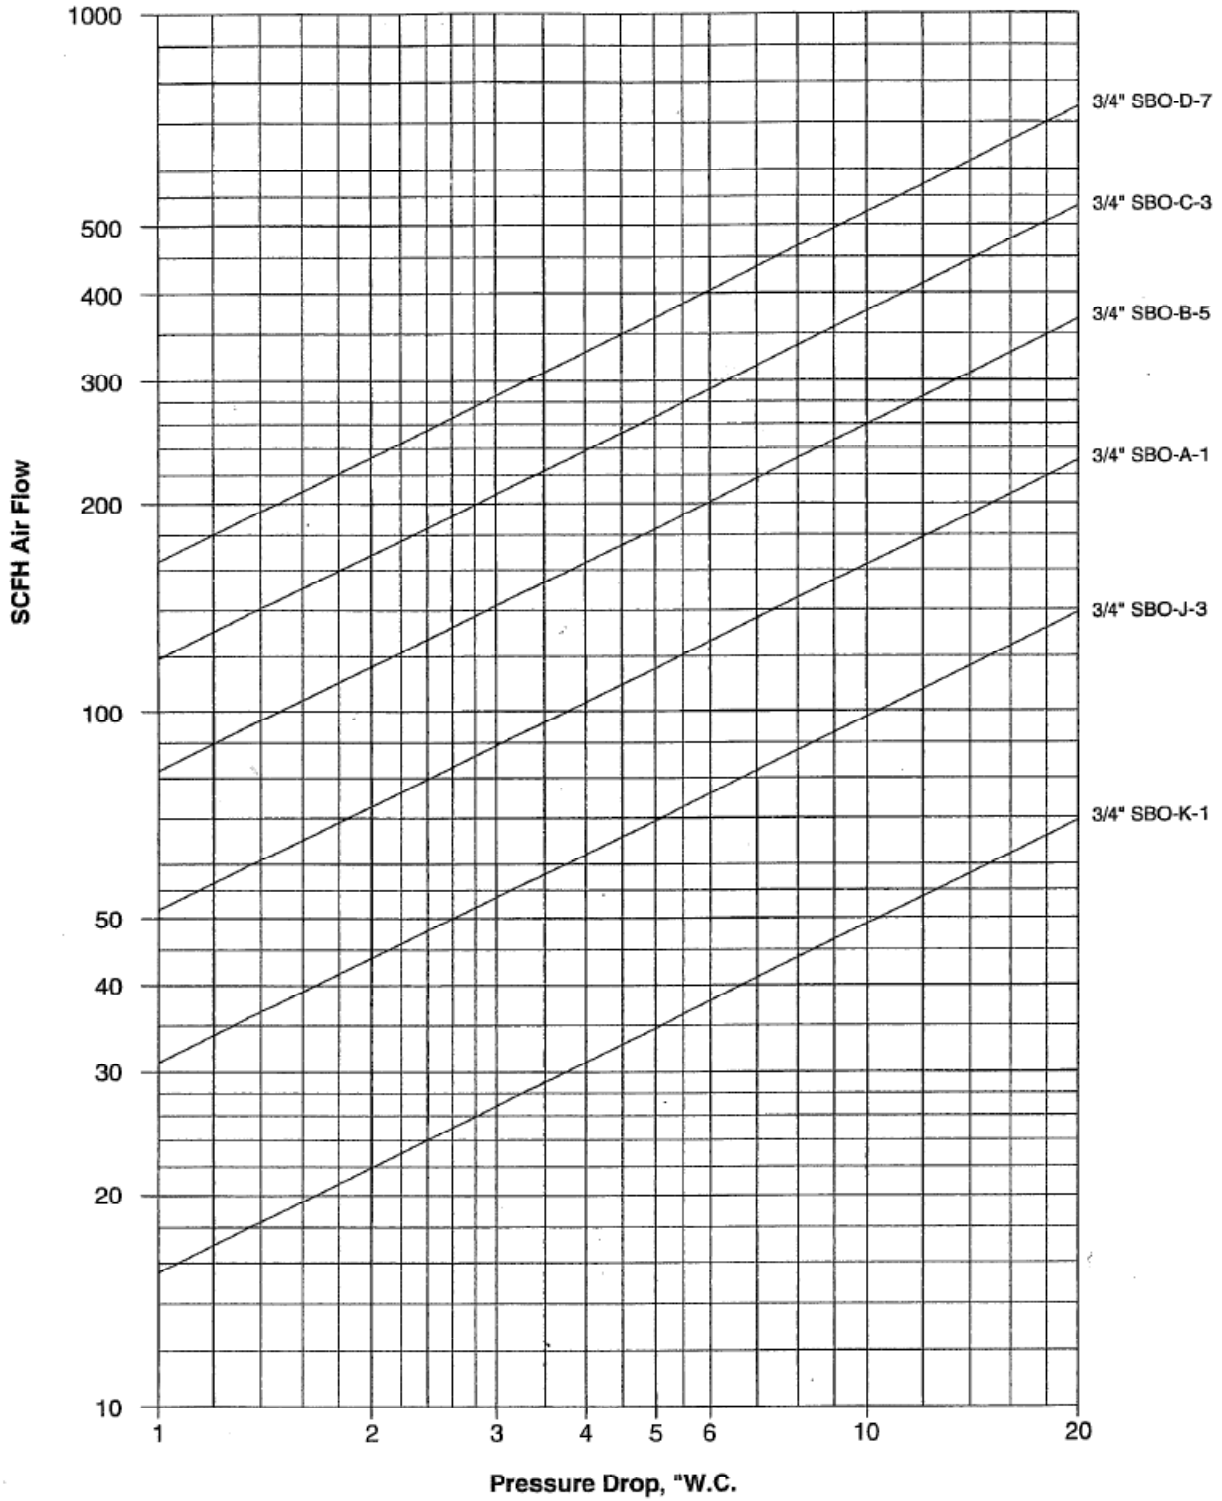

FLOW CURVE FOR GAS ORICE METERS (1/2" NPT)

FLOW CURVE FOR GAS ORICE METERS (3/4" NPT)

FLOW CURVE FOR GAS ORICE METERS (1" NPT)

FLOW CURVE FOR GAS ORICE METERS (1 1/4" AND 1 1/2" NPT)

FLOW CURVE FOR GAS ORICE METERS (2" - 4")

FLOW CURVE FOR GAS ORICE METERS (5- 24")