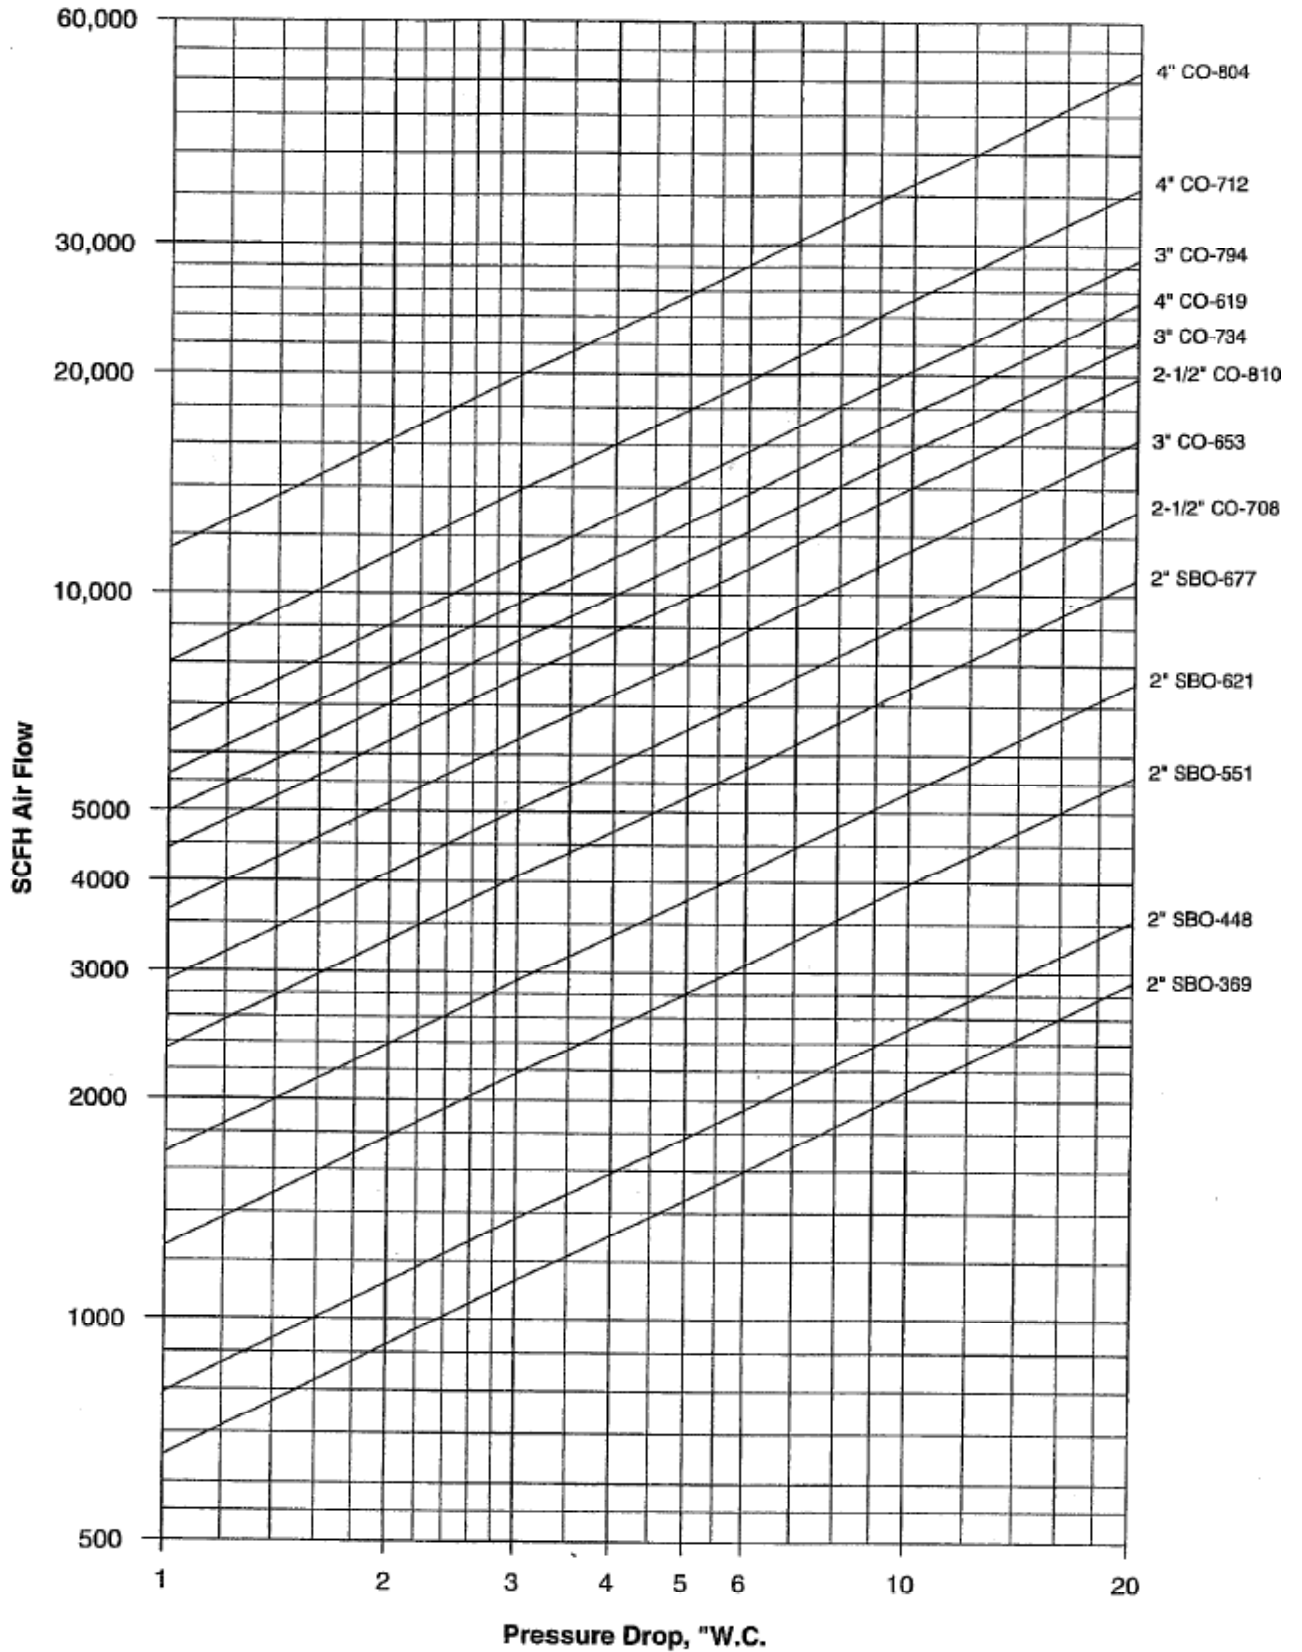

FLOW CURVE FOR GAS ORICE METERS (1/2" NPT)

FLOW CURVE FOR GAS ORICE METERS (3/4" NPT)

FLOW CURVE FOR GAS ORICE METERS (1" NPT)

FLOW CURVE FOR GAS ORICE METERS (1 1/4" AND 1 1/2" NPT)

FLOW CURVE FOR GAS ORICE METERS (2" - 4")

FLOW CURVE FOR GAS ORICE METERS (5- 24")