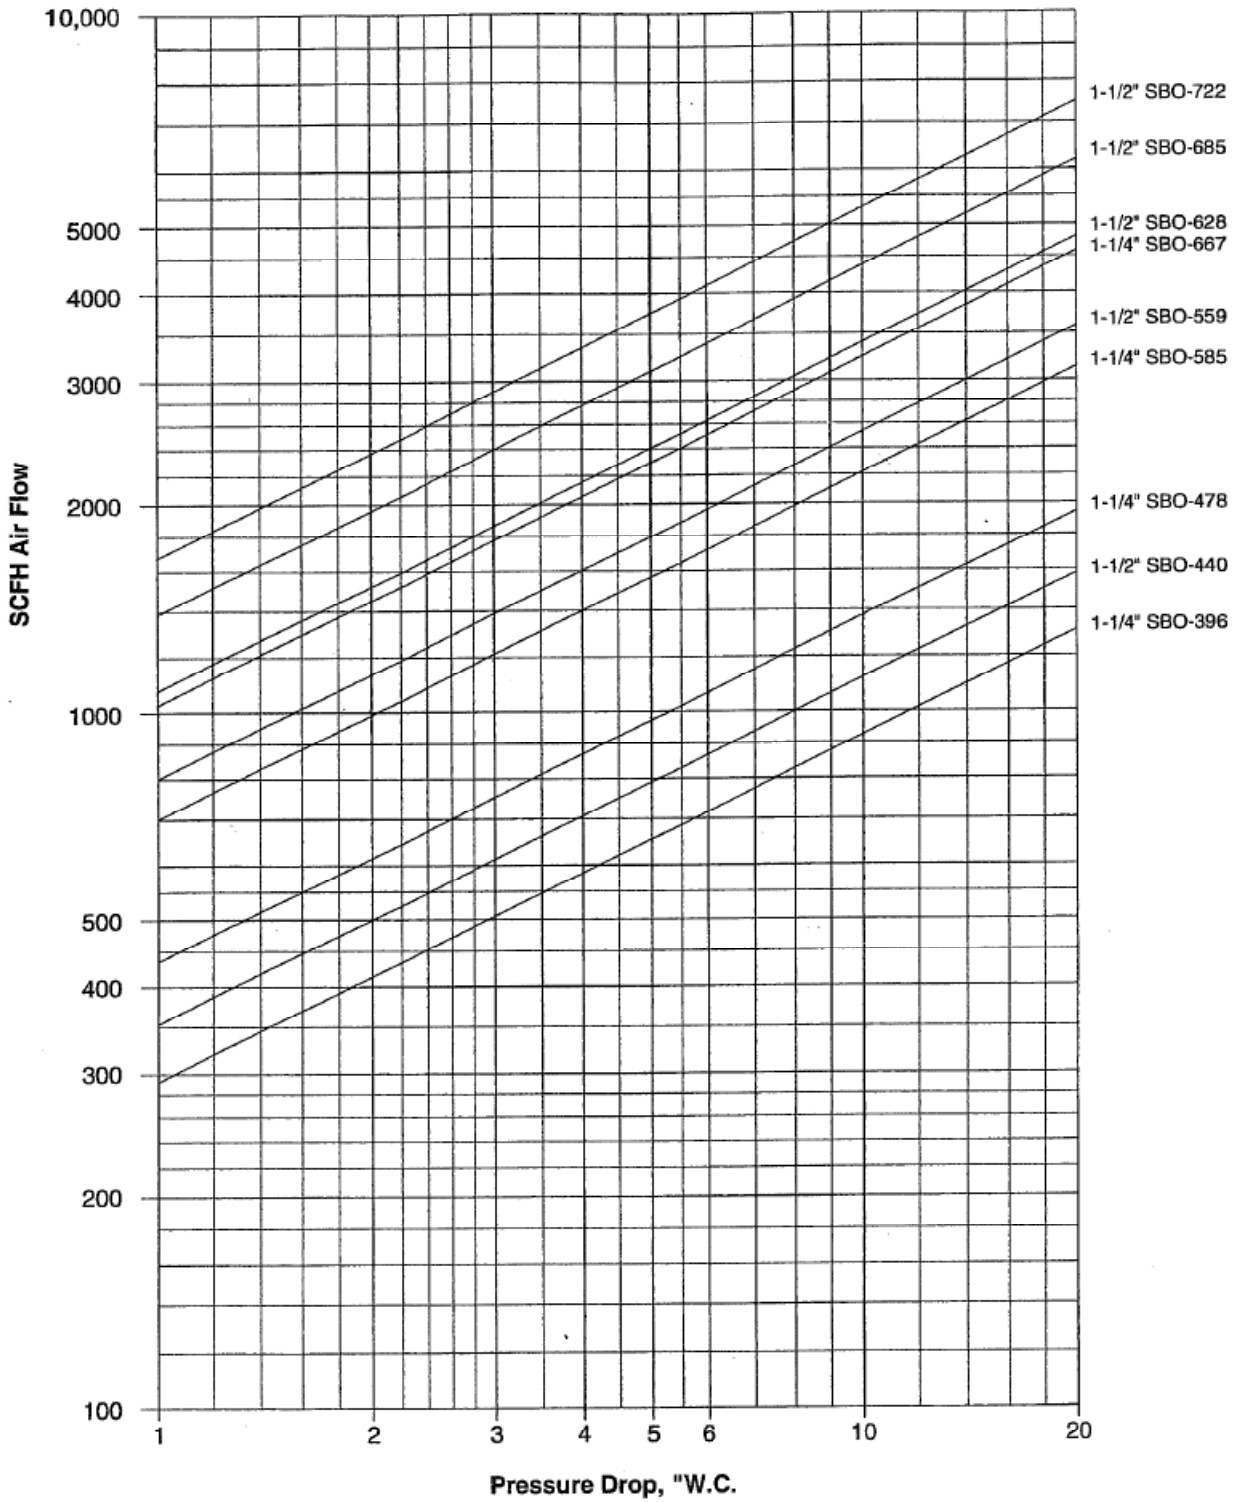

FLOW CURVE FOR GAS ORICE METERS (1/2" NPT)

FLOW CURVE FOR GAS ORICE METERS (3/4" NPT)

FLOW CURVE FOR GAS ORICE METERS (1" NPT)

FLOW CURVE FOR GAS ORICE METERS (1 1/4" AND 1 1/2" NPT)

FLOW CURVE FOR GAS ORICE METERS (2" - 4")

FLOW CURVE FOR GAS ORICE METERS (5- 24")