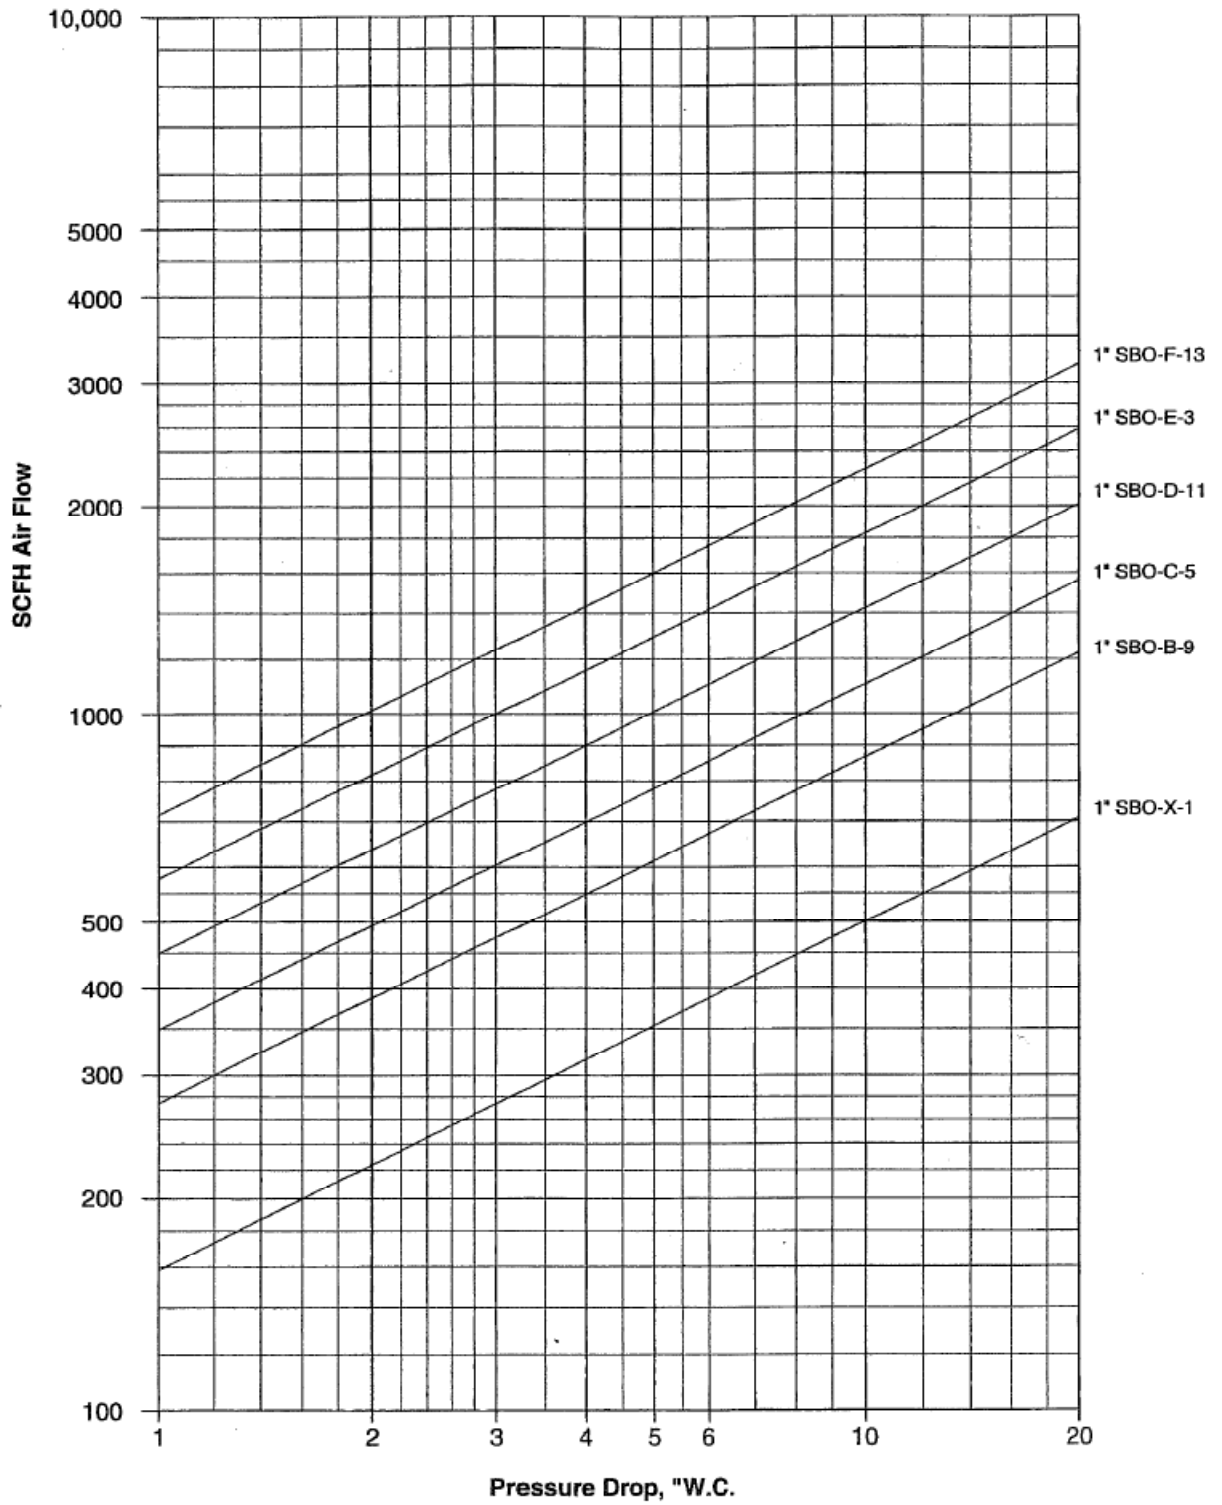

FLOW CURVE FOR GAS ORICE METERS (1/2" NPT)

FLOW CURVE FOR GAS ORICE METERS (3/4" NPT)

FLOW CURVE FOR GAS ORICE METERS (1" NPT)

FLOW CURVE FOR GAS ORICE METERS (1 1/4" AND 1 1/2" NPT)

FLOW CURVE FOR GAS ORICE METERS (2" - 4")

FLOW CURVE FOR GAS ORICE METERS (5- 24")