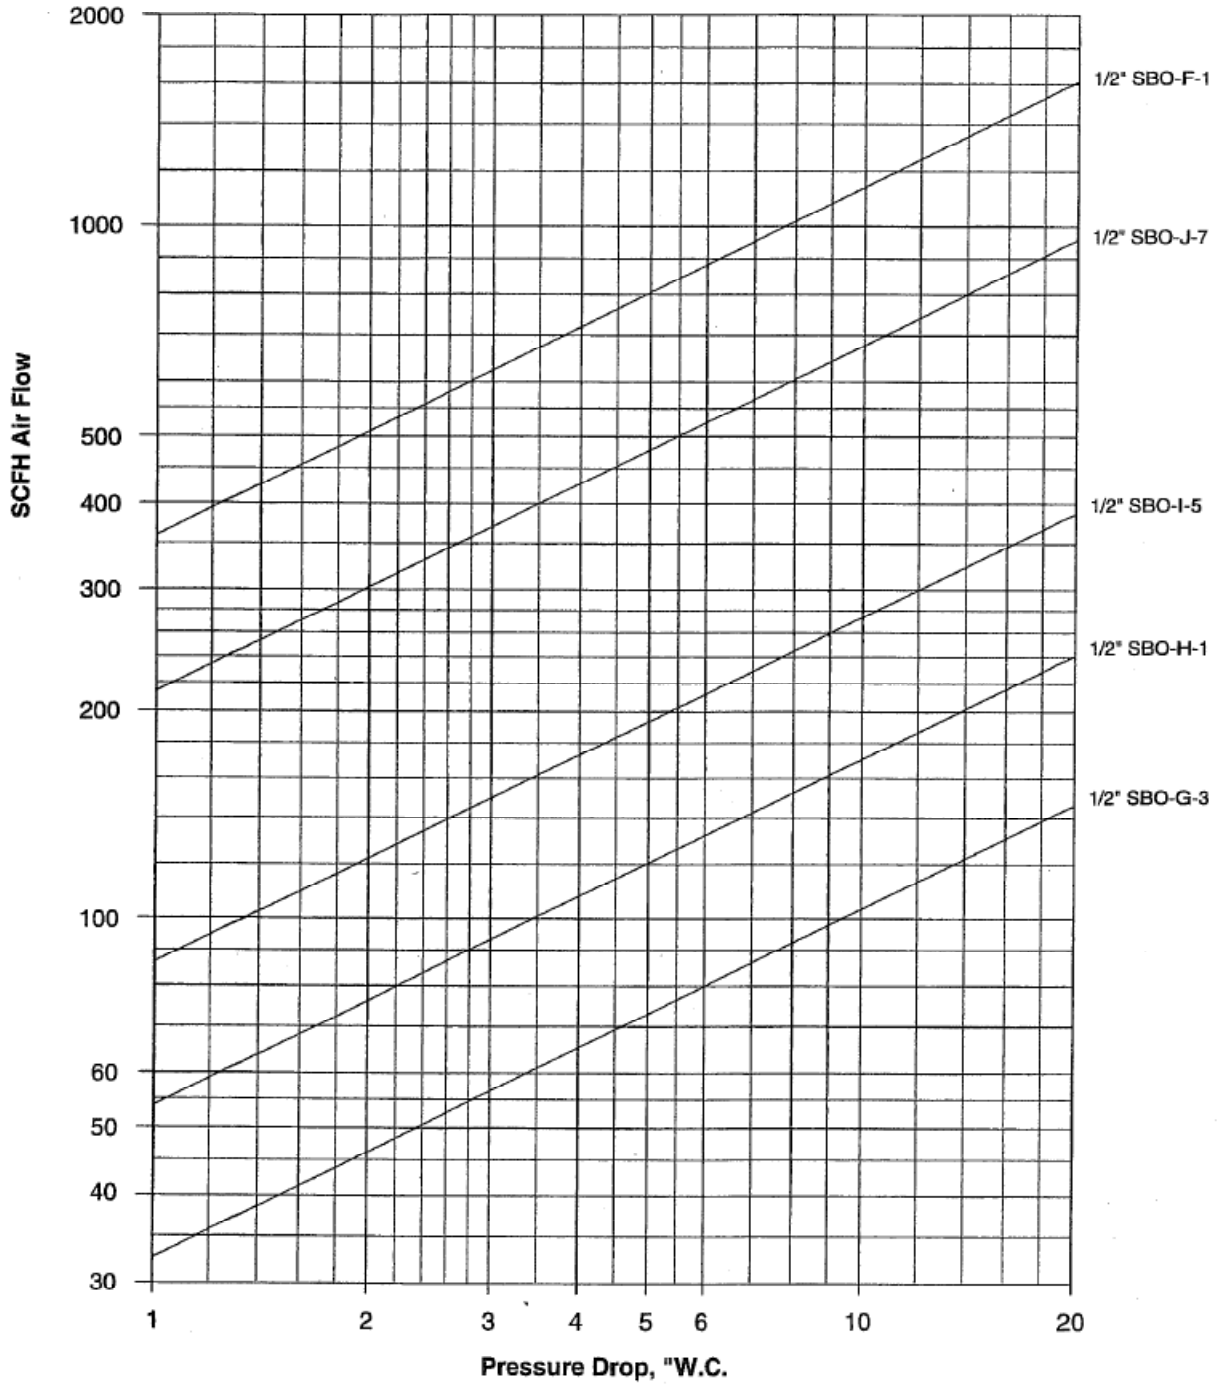

FLOW CURVE FOR GAS ORICE METERS (1/2" NPT)

FLOW CURVE FOR GAS ORICE METERS (3/4" NPT)

FLOW CURVE FOR GAS ORICE METERS (1" NPT)

FLOW CURVE FOR GAS ORICE METERS (1 1/4" AND 1 1/2" NPT)

FLOW CURVE FOR GAS ORICE METERS (2" - 4")

FLOW CURVE FOR GAS ORICE METERS (5- 24")